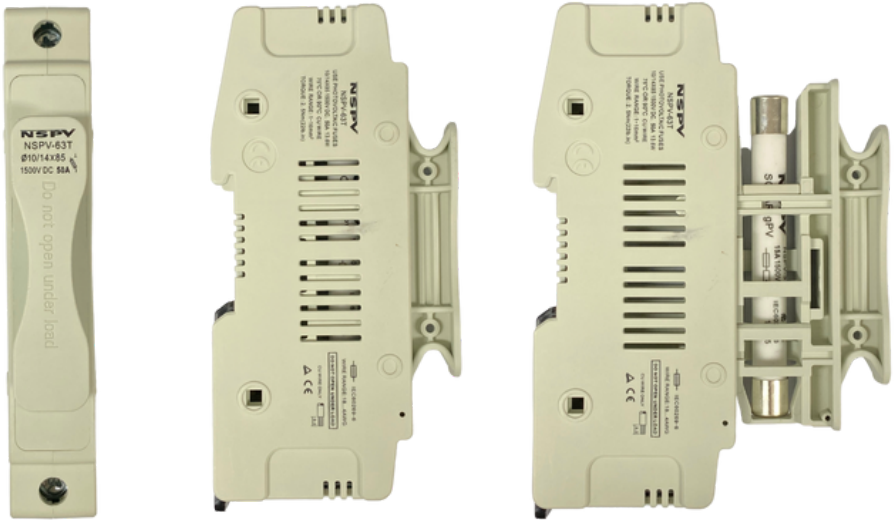

PV FUSE HOLDER 1500V_{DC}

PV FUSES - COMMERCIAL

Holder rated 50A | 10/14 x 85mm

can accommodate
10 x 85mm
AND
14 x 85mm fuse

Product	PV Fuse Holder 1P 10/14x85mm 1500VDC 50A	PV Fuse - 15A 1500VDC 10x85mm	PV Fuse - 20A 1500VDC 10x85mm
Code	FSL-16100	FSL-16115	FSL-16120

Fuse not included with holder. To be ordered separately.